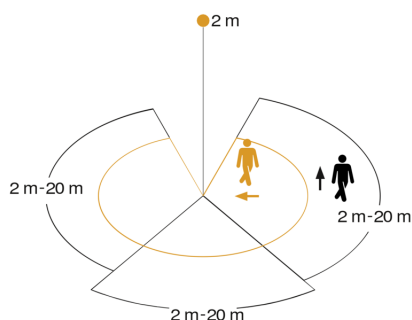

Technical specifications

Type	Motion detectors
Dimensions (L x W x H)	128 x 114 x 74 mm
Sensor Technology	passive infrared
Application, place	Indoors, Outdoors
Installation site	wall, corner
Installation	Surface wiring
Mounting height	2 – 5,00 m
Reach, radial	r = 4 m (42 m²)
Reach, tangential	r = 20 m (1047 m²)
Reach, detail	Reach adjustable from 2 - 20 m in 3 directions (100° in each)
Detection angle	300 °
Angle of aperture	180 °
Optimum mounting height	2 m
Mechanical scalability	Yes
Sneak-by guard	Yes
Capability of masking out individual segments	Yes
Electronic scalability	No
Twilight setting TEACH	Yes

Twilight setting	2 – 1000 lx
Time setting	60 s – 15 Min.
Constant-lighting control	Yes
Basic light level function	Yes
KNX functions	Light output 2x, Presence output, Light level, Constant-lighting control, Basic light level function, Photo-cell controller, Close range, Individual pyro evaluation, Logic gate
With bus coupling	Yes
Settings via	ETS software, Remote control, Bus, Smart Remote
With remote control	Yes
Interconnection	Yes
Type of interconnection	Master/master, Master/slave
Ambient temperature	-20 – 50 °C
Application, room	multi-storey / underground car park, outdoors, warehouse, front door, all round the building, courtyard & driveway, Indoors
Colour	Anthracite
Colour, RAL	7016
Manufacturer's Warranty	5 years
Version	Anthracite
PU1, EAN	4007841059583

Detection Zone